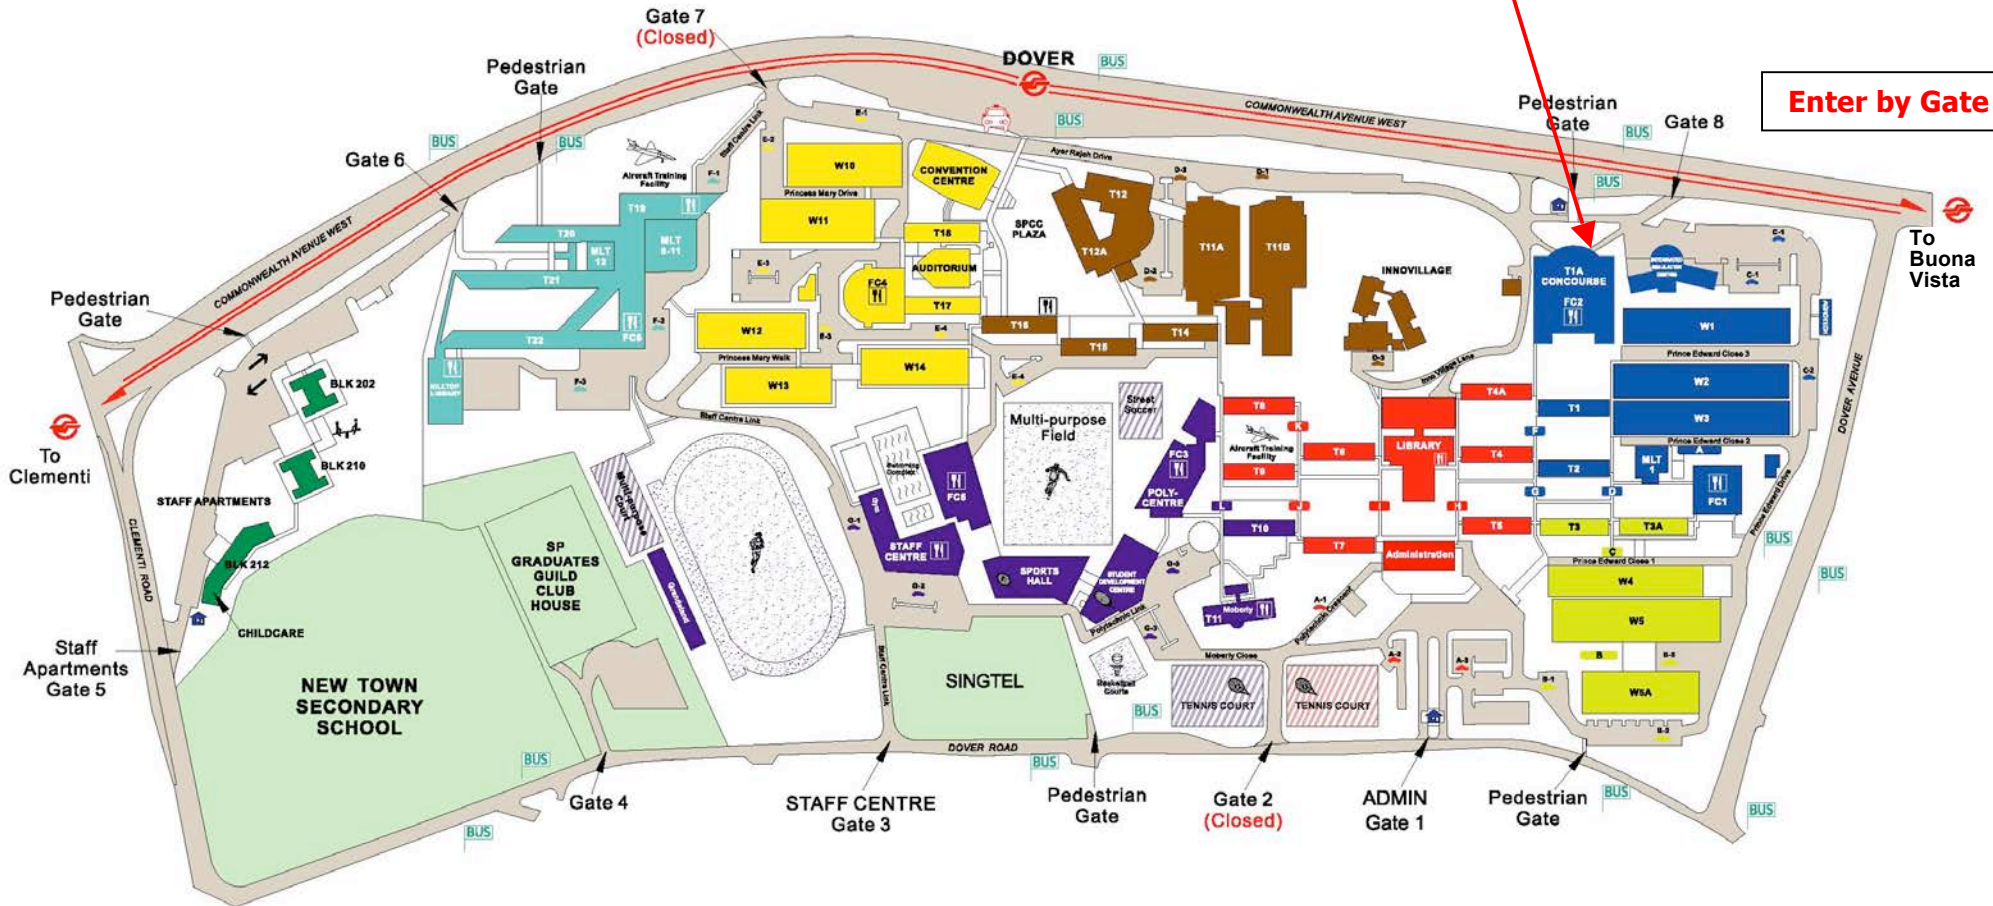

**Institute for Financial Literacy**  
**Block T1A, Unit T1A211**

**Enter by Gate 8**

Legend: Guard House Carpark Taxi Stand Bus Stop

Scale: 0 100 200m

Compass: N, E, S, W